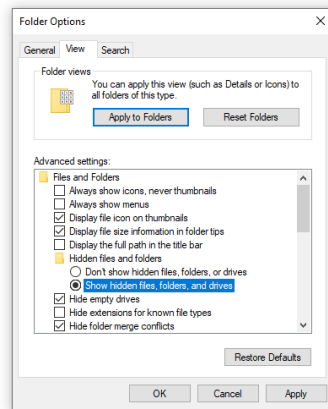

1)Uninstall Hilti Profis Autoupdate from Control panel.

2) Go to user profile and change view to show hidden files, folders as shown.

3D Objects	11/26/2019 8:00 AM	File folder
Contacts	11/26/2019 8:00 AM	File folder
Desktop	12/6/2019 4:09 PM	File folder
Documents	12/9/2019 10:27 AM	File folder
Downloads	12/9/2019 1:04 PM	File folder
Favorites	11/26/2019 8:00 AM	File folder
Links	11/26/2019 8:00 AM	File folder
Music	11/26/2019 8:00 AM	File folder
OneDrive	10/3/2019 12:48 PM	File folder
OneDrive - Hilti	12/10/2019 7:58 AM	File folder
Pictures	11/26/2019 8:00 AM	File folder
Saved Games	11/26/2019 8:00 AM	File folder
Searches	11/26/2019 8:00 AM	File folder
Videos	11/26/2019 8:00 AM	File folder