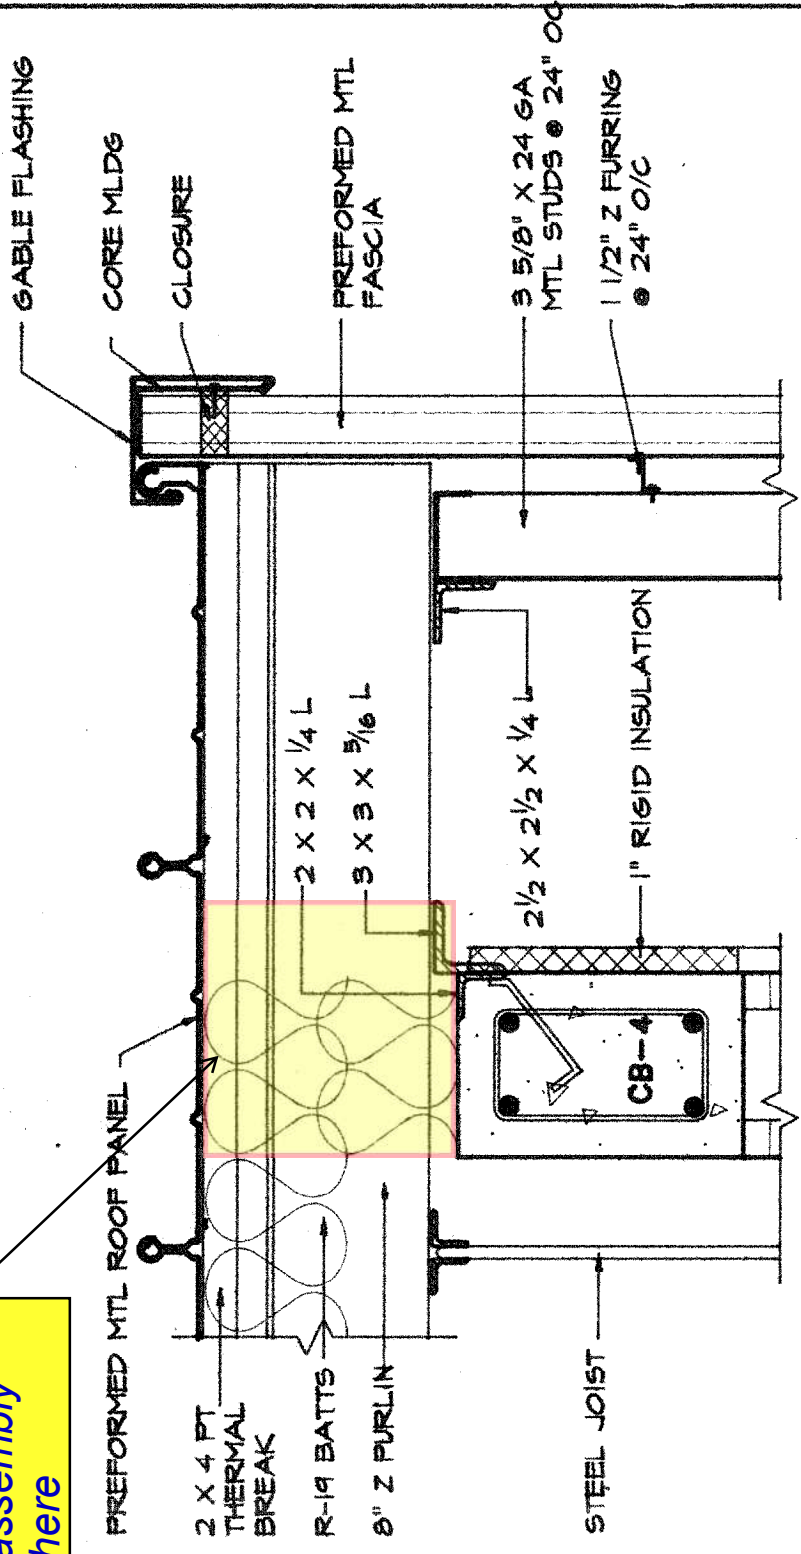

firestop assembly here

PREF
KNEE
COPE
TO FI
SEAL
PREF
FASC
1 1/2"
@ 24"
3 5/8
MTL S

FASCIA AT RAKE

1 1/2" = 1'-0"