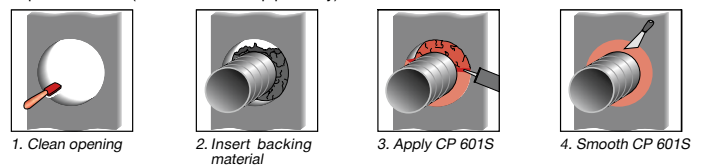

Pipe installation (non-combustible pipes only)

Info | Shop

Ordering designation	Colour	Volume per unit	Packaging	Sales pack quantity	Item number
CP 601S 310ML grey	Grey	310 ml	Cartridge	1 pc	310635
CP 601S 600ML grey	Grey	600 ml	Foil pack	1 pc	312111¹⁾
CP 601S 310ML white	White	310 ml	Cartridge	1 pc	310633¹⁾
CP 601S 600ML white	White	600 ml	Foil pack	1 pc	310637

¹⁾ This is a non-stock item. For detailed lead time information please contact your Hilti representative.