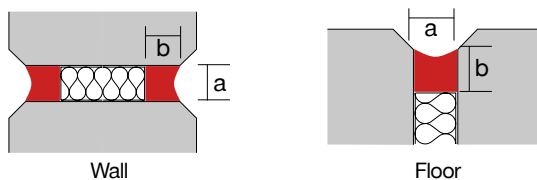

### Consumption Guide

Cartridge volume = 310 ml (CP 601S)

a = Joint width in mm

b = Sealant depth in mm

$$\text{Linear metre per cartridge} = \frac{\text{Cartridge volume in ml}}{a \times b}$$

e.g. a floor 50 mm wide with product depth of 15 mm; with 310 ml cartridge:  
Therefore linear metres per cartridge =  $310 / (50 \times 15) = 0.41$  metre per cartridge for one side of the floor

Joint width (mm)	0-15	16-100
Sealant depth (mm)	6	15