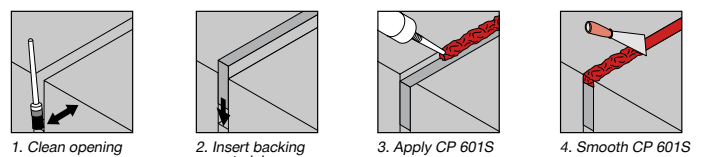

Application Procedure

Joint installation