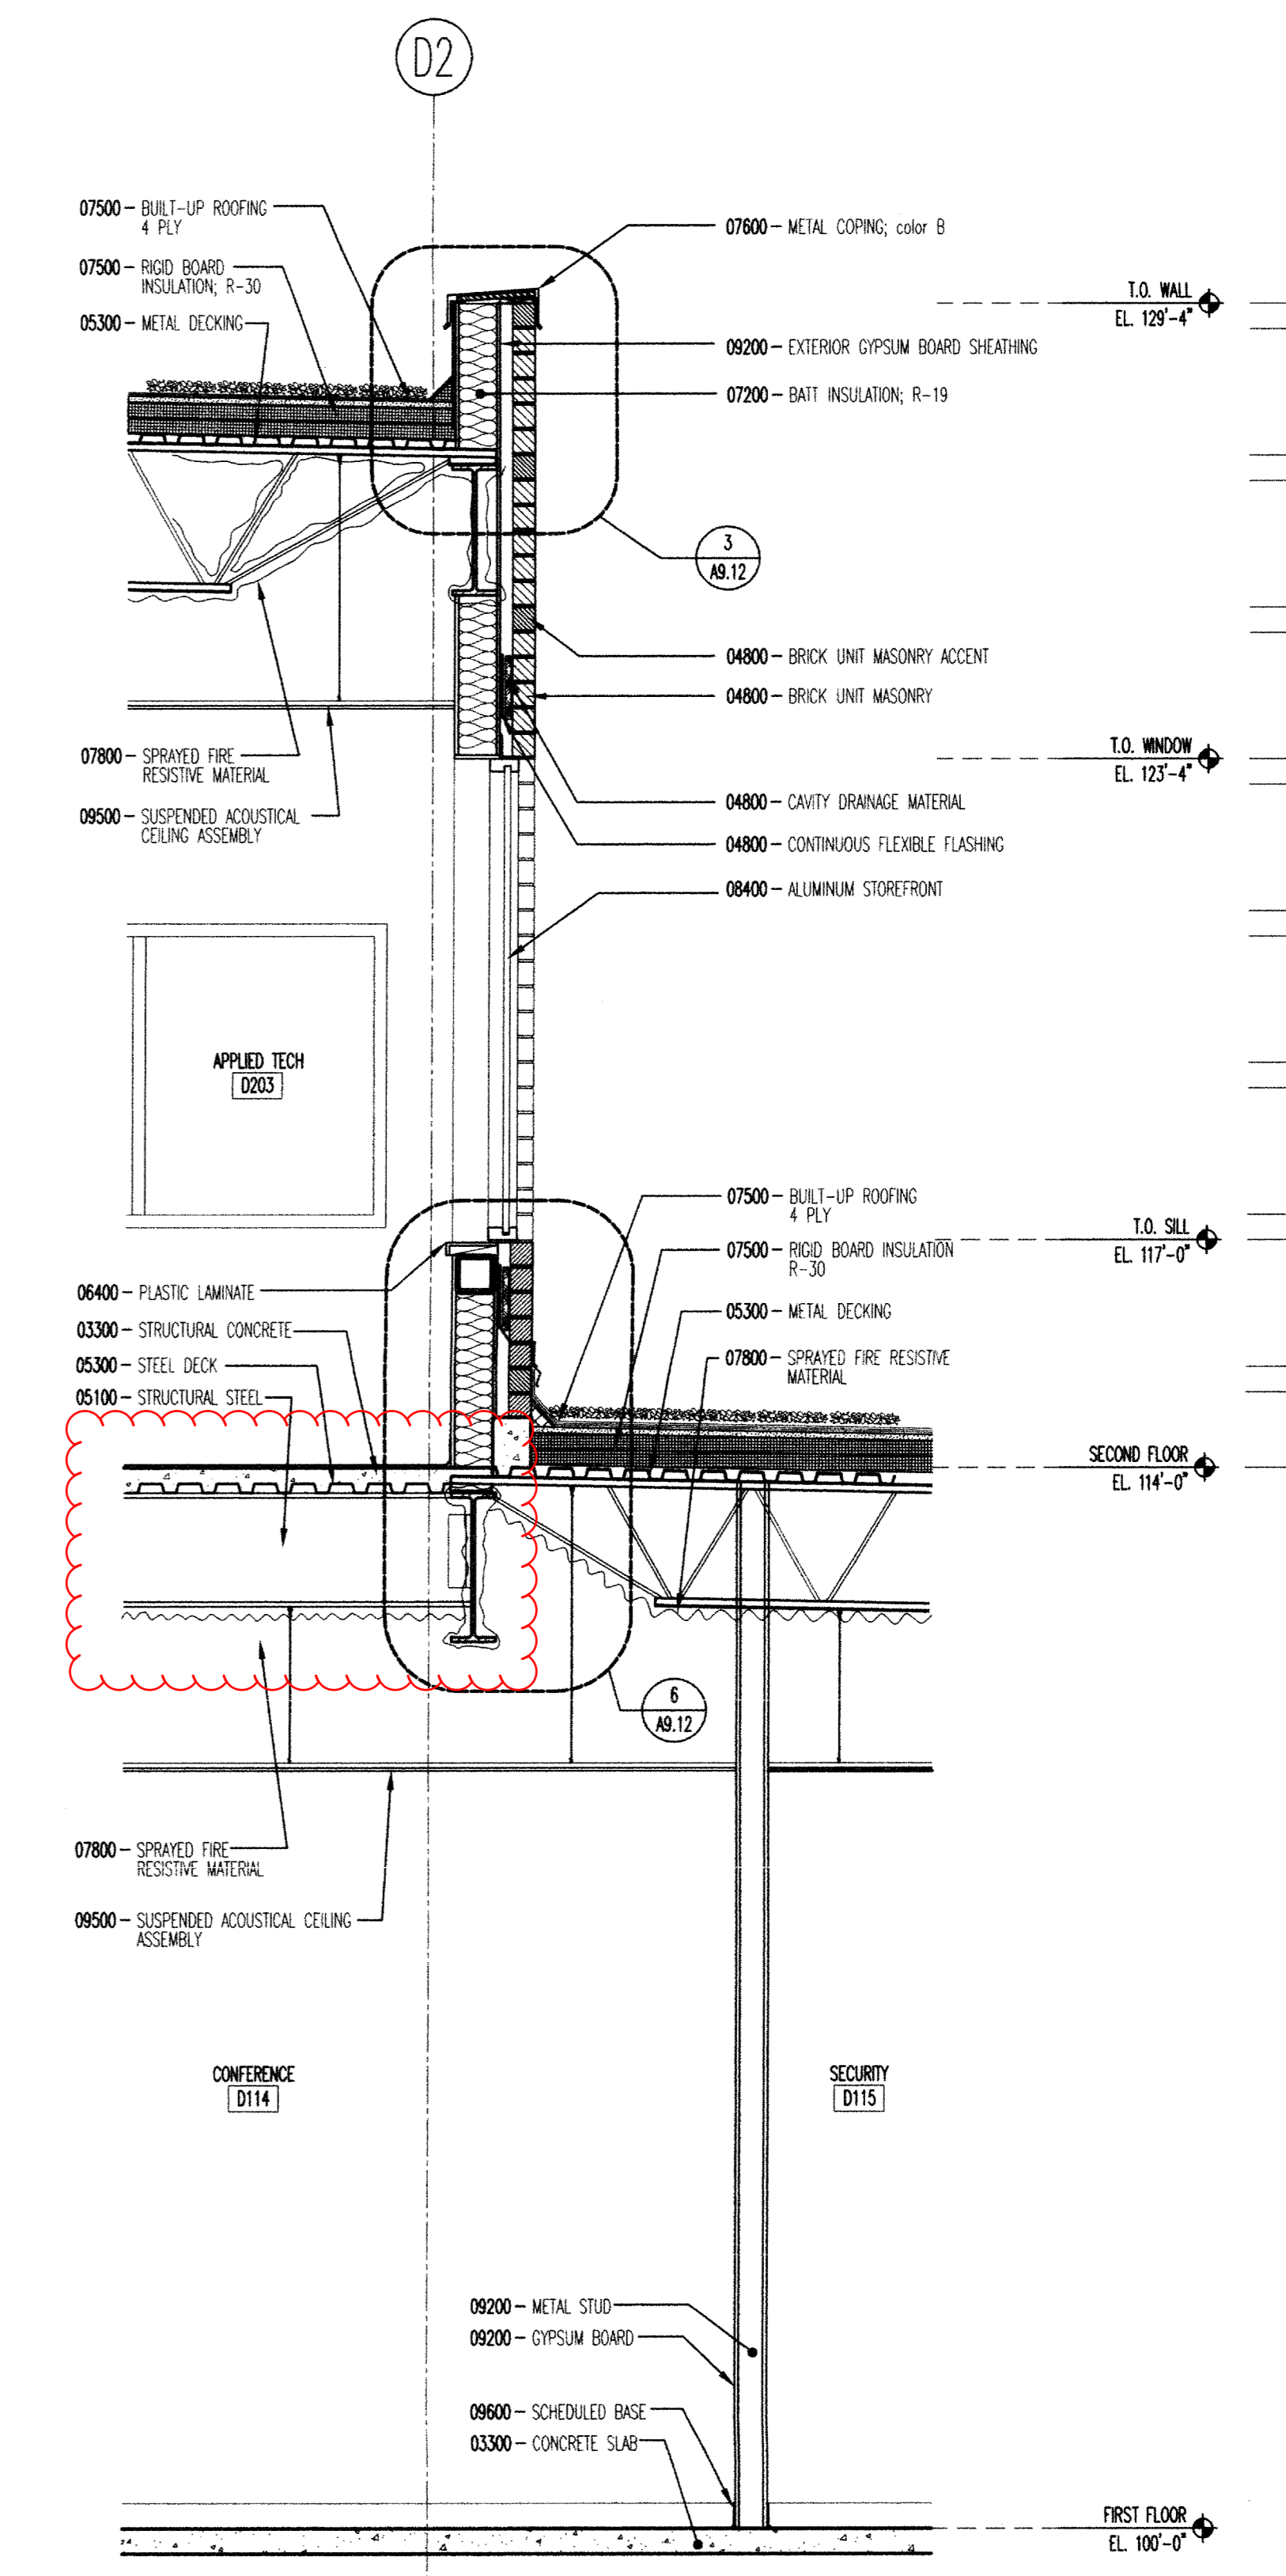

4 WALL SECTION @ COMP. LAB
 A5.11 SCALE: 1/2"=1'-0"

3 WALL SECTION @ MAIN ENTRY
 A5.11 SCALE: 1/2"=1'-0"

2 WALL SECTION @ STAIR 004 & 005
 A5.11 SCALE: 1/2"=1'-0"

1 WALL SECTION @ ART
 A5.11 SCALE: 1/2"=1'-0"